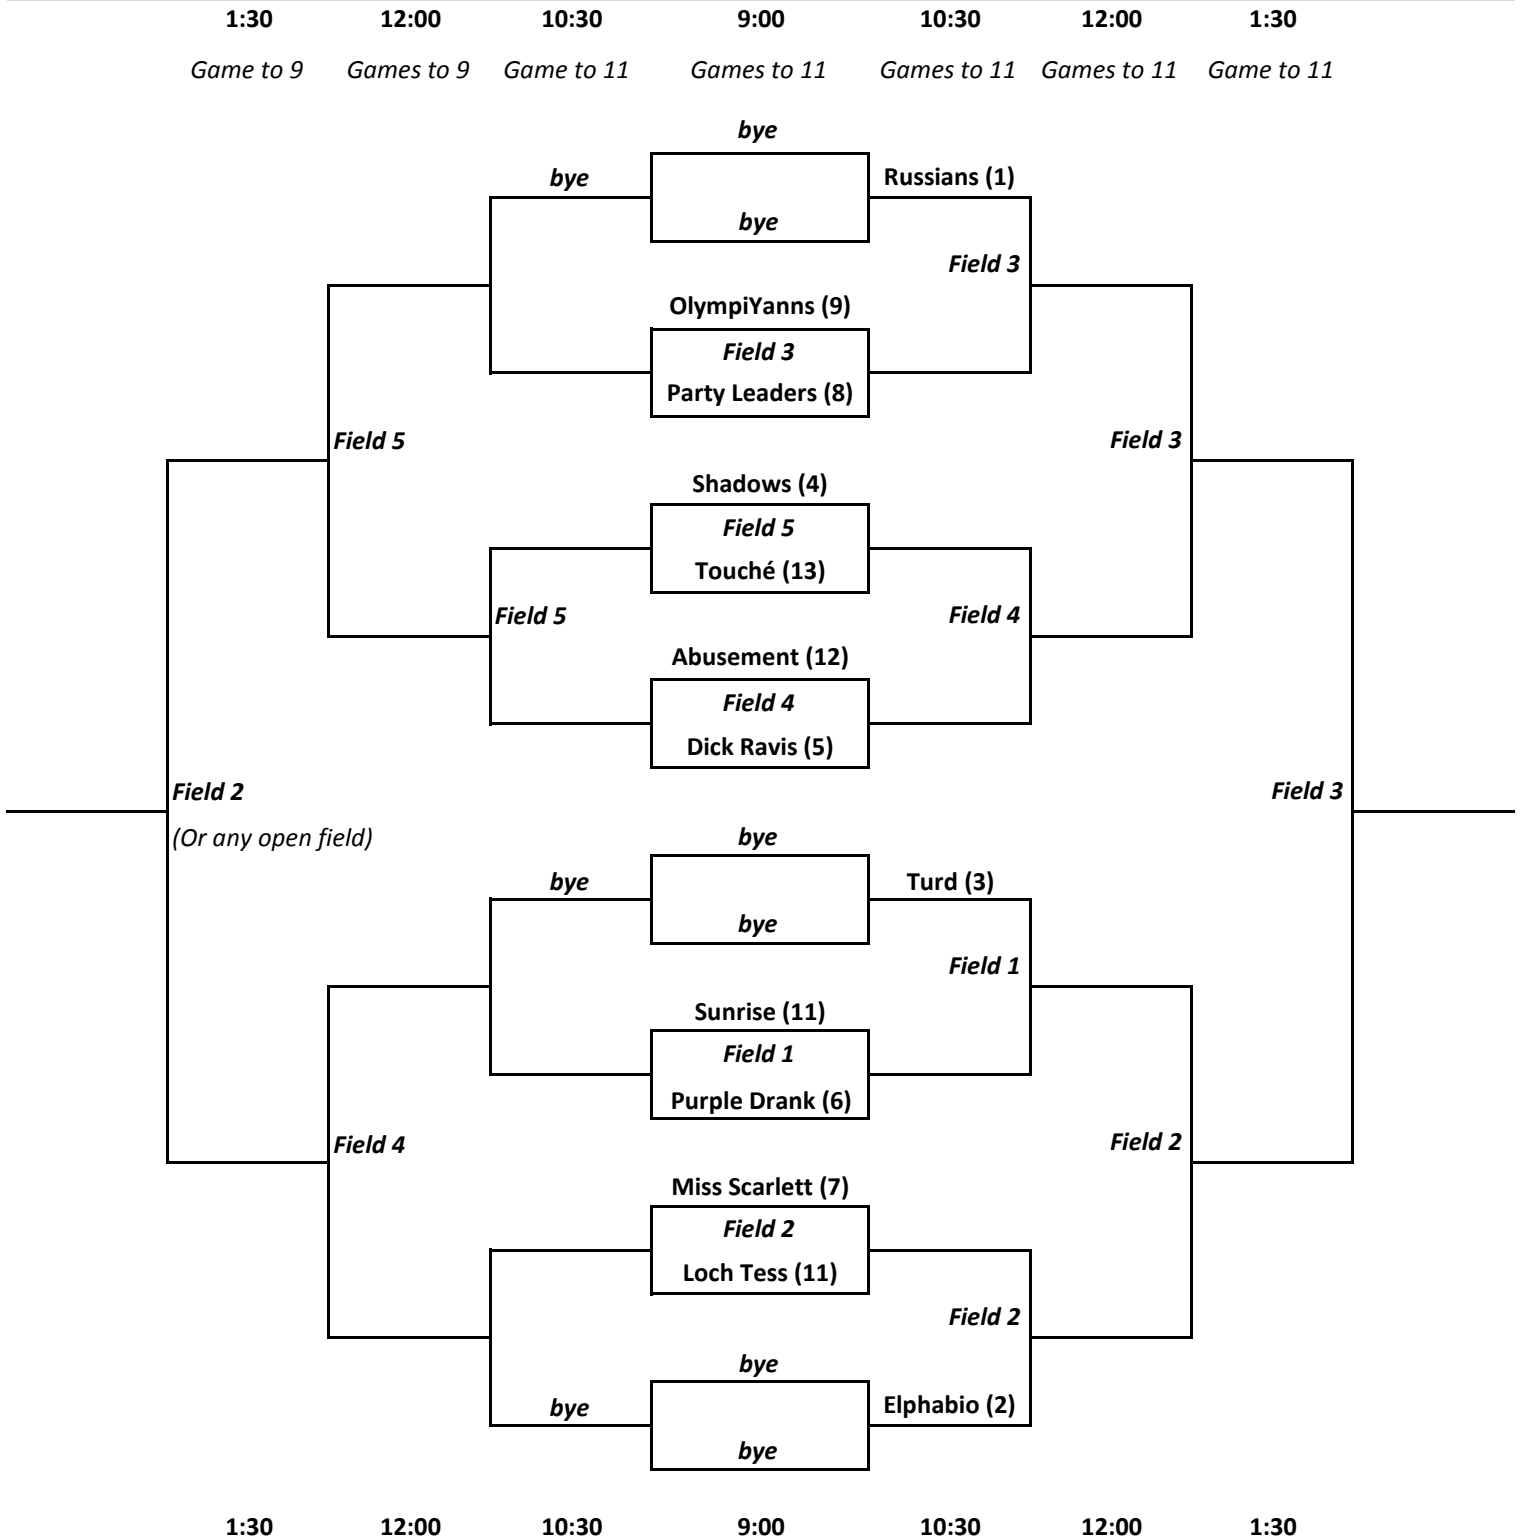

# EOST Bracket: Summer League 2012

## A Bracket Parameters

- ~ 3 Timeouts per game: 1 per half and 1 floater \*\* All games are win by 1
- ~ Round 1 soft-capped at 10:15 (Complete point then add 1 to higher score & play to that)
- ~ Round 2 soft-capped at 11:45 (Complete point then add 1 to higher score & play to that)
- ~ Round 3 soft-capped at 1:15 (Complete point then add 1 to higher score & play to that)
- ~ No timeouts during cap

## B Bracket Parameters

- ~ No Caps in the B-Bracket; 1 time out per half, no floaters, everything is negotiable
- ~ B-Bracket to be played out in order for a team to earn the B-Bracket Reward
- ~ Pickups are allowed in the B-Bracket, but must be discussed & agreed upon prior to game's beginning