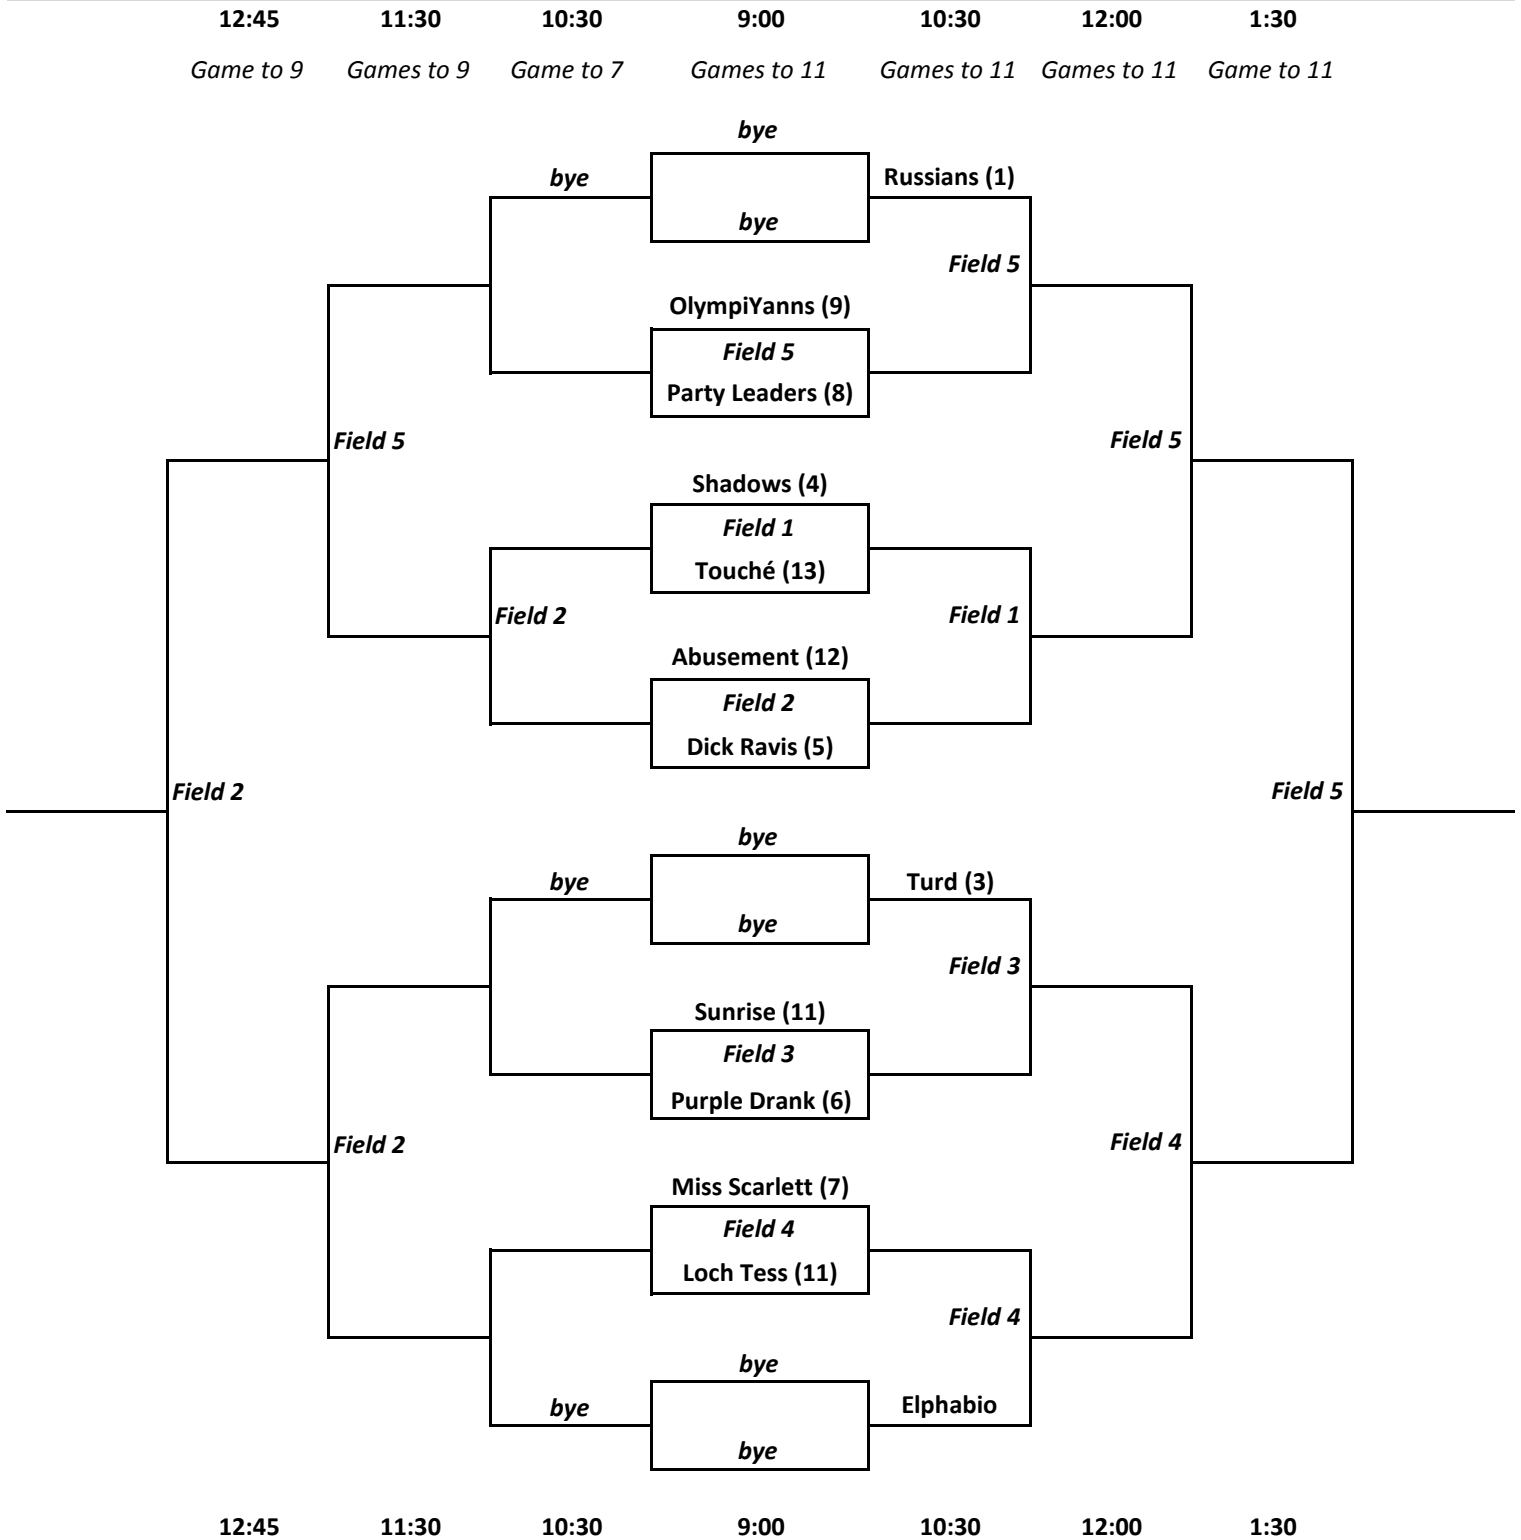

EOST Bracket: Summer League 2012

A Bracket Parameters

- ~ 3 Timeouts per game: 1 per half and 1 floater ** All games are win by 1
- ~ Round 1 soft-capped at 10:15 (Complete point then add 1 to higher score & play to that)
- ~ Round 2 soft-capped at 11:45 (Complete point then add 1 to higher score & play to that)
- ~ Round 3 soft-capped at 1:15 (Complete point then add 1 to higher score & play to that)
- ~ No timeouts during cap

B Bracket Parameters

- ~ No Caps in the B-Bracket; 1 time out per half, no floaters, everything is negotiable
- ~ B-Bracket to be played out in order for a team to earn the B-Bracket Reward
- ~ Pickups are allowed in the B-Bracket, but must be discussed & agreed upon prior to game's beginning